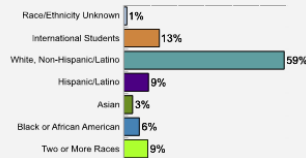

[Diversity: All Undergraduates](#)

[Freshmen Returning For Sophomore Year: 89%](#)