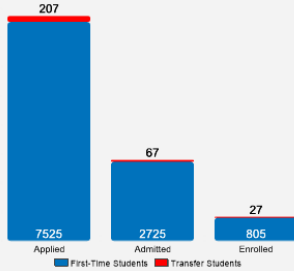

[About Oberlin College](#)

WHAT MAKES US SPECIAL?

[Click here to find out.](#)

About Our Students

About Our Graduates

[Fall 2018 Admissions](#)

Middle 50% SAT Range For Freshman Class

Mathematics	630-750
Critical Reading	650-740

Average High School GPA of Freshman Class: 3.60