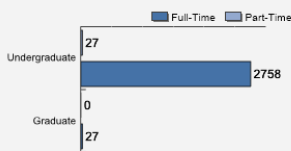

[Fall 2018 Enrollment](#)

[Gender: All Undergraduates](#)

Women	57%
Men	43%