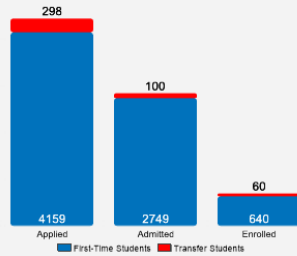

[About Ohio Northern University](#)

WHAT MAKES US SPECIAL?

[Click here to find out.](#)

About Our Students

About Our Graduates

Fall 2017 Admissions

Middle 50% ACT Range For Freshman Class*

English	21-27
Mathematics	23-28

* ACT Reading and ACT Science scores not available for ONU.
Average High School GPA of Freshman Class: 3.7