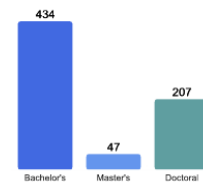

Number of Degrees Awarded Last Year