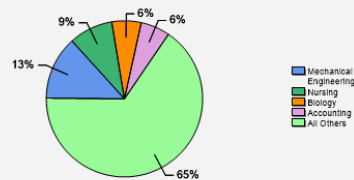

Bachelor's Degrees Awarded Last Year*

* Number of degrees awarded do not include second majors.

[Click here for more information on](#)

FOR MORE ABOUT OUR STUDENTS [CLICK HERE](#) »