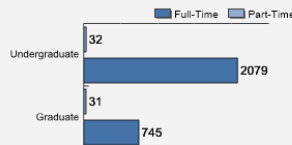

Fall 2017 Enrollment

Gender: All Undergraduates

Women	44%
Men	56%