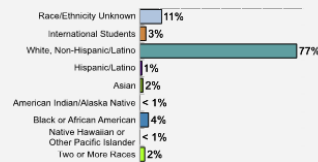

Diversity: All Undergraduates

Freshmen Returning For Sophomore Year: 82%

Percentage of Students Who Graduate

Within 4 Years	55%
Within 5 Years	71%
Within 6 Years	73%