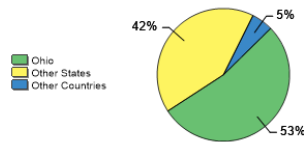

Fall 2017 Freshman Class Geographical Profile