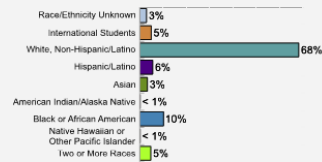

Diversity: All Undergraduates

Freshmen Returning For Sophomore Year:
78.2%

Percentage of Students Who Graduate

Within 4 Years	62%
Within 5 Years	67%
Within 6 Years	70%