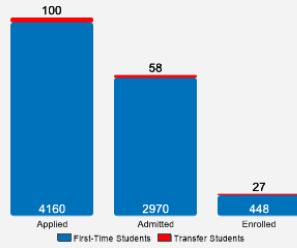

[About Ohio Wesleyan University](#)

**WHAT
MAKES US
SPECIAL?**

[Click here to find out.](#)

About Our Students

About Our Graduates

Fall 2017 Admissions

Middle 50% SAT Range For Freshman Class

Mathematics	510-630
Critical Reading	530-640

Average High School GPA of Freshman Class: 3.4