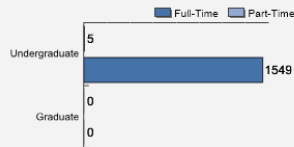

Fall 2017 Enrollment

Gender: All Undergraduates

Women	47%
Men	53%