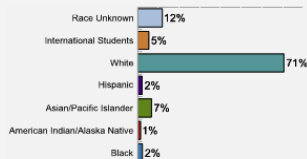

Diversity: All Undergraduates

Freshmen Returning For Sophomore Year: 84%

About Our Graduates

Percentage of Students Who Graduate

Within 4 Years	55%
Within 5 Years	70%
Within 6 Years	73%