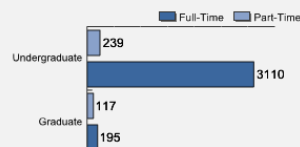

Enrollment

Gender: All Undergraduates

Women	63%
Men	37%