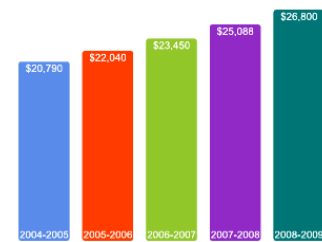

Tuition and Fees History

About Our Faculty

Faculty Information

Student Faculty Ratio	14:1
Full-time Faculty with highest degree	82%

Undergraduate Class Size

Number of Students	2-19	20-39	40-99	100+	Total
Number of Classes	246	280	30	3	559

[Click Here](#) to find out more about our faculty.