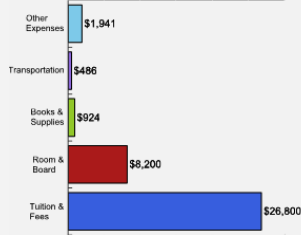

What Students Pay

Price of Attendance in 2008-09