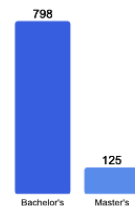

Number of Degrees Awarded Last Year