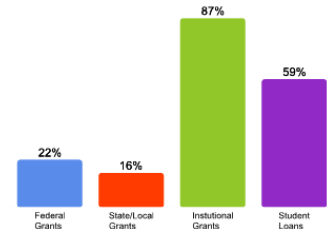

Percent of Freshmen Receiving Aid by Type

2007 Average Net Tuition for Aided Undergraduates *

$11,980

* Net tuition for each individual student may be lower or higher depending on family income and student eligibility and availability of grant aid.

For additional information from our institution [click here](#).

Average Undergraduate Loans Owed At Graduation

$23,348