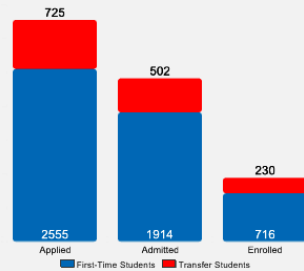

About Pacific Lutheran University

WHAT MAKES US SPECIAL?

[Click here to find out.](#)

About Our Students

Admissions

Middle 50% SAT Range For Freshman Class

Mathematics	500-620
Critical Reading	490-630
Writing	490-600

Average High School GPA of Freshman Class: 3.60