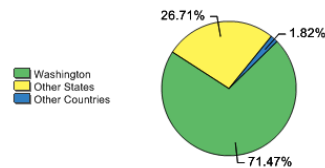

Freshman Class Geographical Profile