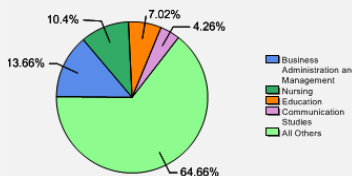

Bachelor's Degrees Awarded Last Year

[Click here for more information on](#)

FOR MORE ABOUT OUR STUDENTS [CLICK HERE](#) »

[Click Here to Download the PDF Version](#)