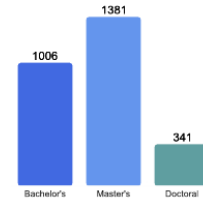

[Number of Degrees Awarded Last Year](#)