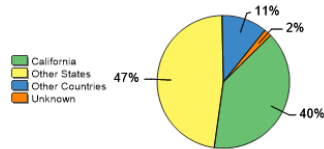

[Fall 2017 Freshman Class Geographical Profile](#)