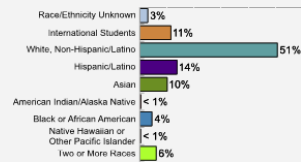

[Diversity: All Undergraduates](#)

Freshmen Returning For Sophomore Year: 90.4%

[Percentage of Students Who Graduate](#)

Within 4 Years	72%
Within 5 Years	80%
Within 6 Years	80%