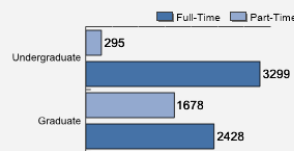

[Fall 2017 Enrollment](#)

[Gender: All Undergraduates](#)

Women	59%
Men	41%