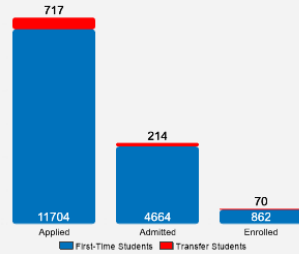

[About Pepperdine University](#)

WHAT MAKES US SPECIAL?

[Click here to find out.](#)

About Our Students

About Our Graduates

[Fall 2017 Admissions](#)

Middle 50% ACT Range For Freshman Class

English	25-33
Mathematics	24-29

Average High School GPA of Freshman Class: 3.64