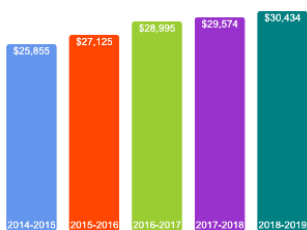

Tuition and Fees History

About Our Faculty

Faculty Information

Student Faculty Ratio	11:1
Full-time Faculty with highest degree	88%

Undergraduate Class Size

Number of Students	2-19	20-39	40-99	100+	Total
Number of Classes	225	87	3	0	315