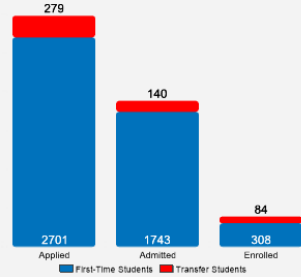

[About Pfeiffer University](#)

WHAT MAKES US SPECIAL?
[Click here to find out.](#)

About Our Students

About Our Graduates

[Fall 2018 Admissions](#)

Middle 50% ACT Range For Freshman Class

English	15-21
Mathematics	16-22

Average High School GPA of Freshman Class: 3.12