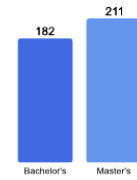

[Number of Degrees Awarded Last Year](#)