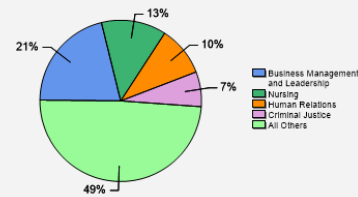

[Number of Degrees Awarded Last Year](#)

[Bachelor's Degrees Awarded Last Year*](#)

[Click here for more information on](#)

[ACADEMICS](#)
[TRANSFER OF CREDIT POLICY](#)
[ACCREDITATION](#)
[ONLINE EDUCATION](#)

FOR MORE ABOUT OUR STUDENTS [CLICK HERE](#) »