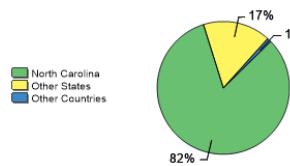

[Fall 2018 Freshman Class Geographical Profile](#)