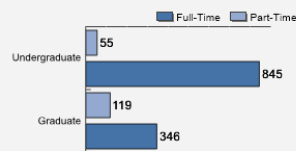

[Fall 2018 Enrollment](#)

[Gender: All Undergraduates](#)

Women	58%
Men	42%