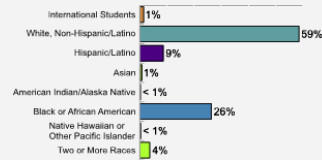

[Diversity: All Undergraduates](#)

[Freshmen Returning For Sophomore Year: 62%](#)

[Percentage of Students Who Graduate](#)

Within 4 Years	31%
Within 5 Years	41%
Within 6 Years	43%

[Thinking About Life After College](#)

[INTERNSHIPS](#)
[CAREER & PLACEMENT SERVICES](#)
[GRADUATE SCHOOL PREPARATION](#)
[ABOUT OUR GRADUATES](#)