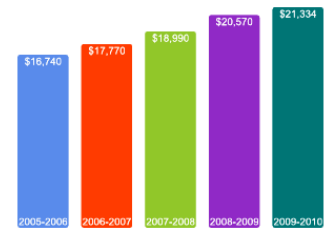

Tuition and Fees History

About Our Faculty

Faculty Information

Student Faculty Ratio	14:1
Full-time Faculty with highest degree	62%

Undergraduate Class Size

Number of Students	2-19	20-39	40-99	100+	Total
Number of Classes	806	279	7	1	1093

[Click Here](#) to find out more about our faculty.