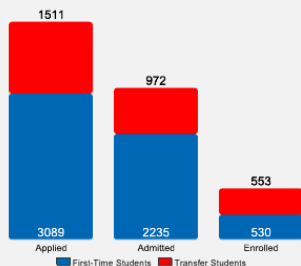

About Point Park University

WHAT MAKES US SPECIAL?

[Click here to find out.](#)

About Our Students

Admissions

Middle 50% SAT Range For Freshman Class

Mathematics	450-560
Critical Reading	470-570
Writing	460-570

Average High School GPA of Freshman Class: 3.24