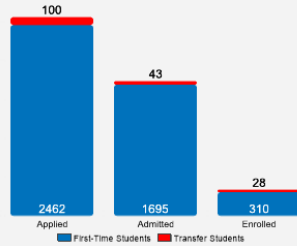

About Presbyterian College

WHAT MAKES US SPECIAL?

[Click here to find out.](#)

About Our Students

About Our Graduates

Fall 2018 Admissions

Middle 50% SAT Range For Freshman Class*

Mathematics	500-590
Critical Reading	510-620

* PC does not use SAT Writing for admissions decisions. Student may also submit ACT scores.

Average High School GPA of Freshman Class: 3.28