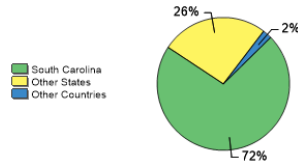

Fall 2018 Freshman Class Geographical Profile