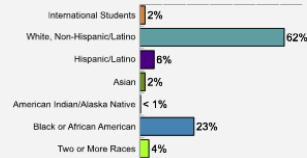

Diversity: All Undergraduates

Freshmen Returning For Sophomore Year: 80%