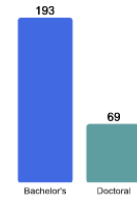

Number of Degrees Awarded Last Year