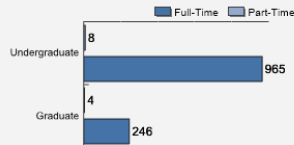

Fall 2018 Enrollment

Gender: All Undergraduates

Women	50%
Men	50%