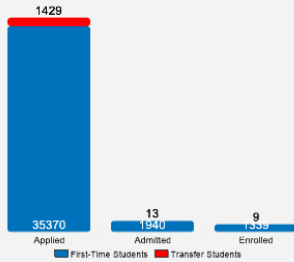

About Princeton University

WHAT MAKES US SPECIAL?

[Click here to find out.](#)

About Our Students

About Our Graduates

Fall 2018 Admissions

Middle 50% SAT Range For Freshman Class

Mathematics	730-800
Critical Reading	710-770

Average High School GPA of Freshman Class: 3.90