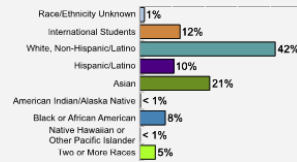

Diversity: All Undergraduates

Freshmen Returning For Sophomore Year: 98%

Percentage of Students Who Graduate

Within 4 Years	87%
Within 5 Years	95%
Within 6 Years	96%