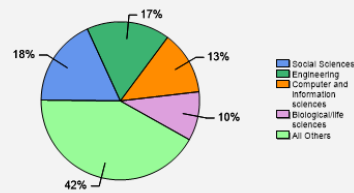

Bachelor's Degrees Awarded Last Year

[Click here for more information on](#)

FOR MORE ABOUT OUR STUDENTS [CLICK HERE](#) »