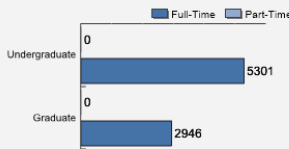

Fall 2018 Freshman Class Geographical Profile

Fall 2018 Enrollment

Gender: All Undergraduates

Women	49%
Men	51%