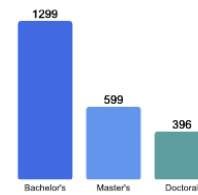

Number of Degrees Awarded Last Year