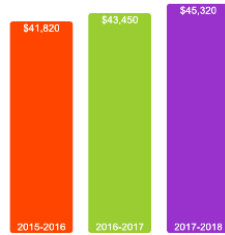

What Students Pay

Price of Attendance in 2018-19

Percent of Freshmen Receiving Aid by Type

Use Our Net Price Calculator

To estimate your personal net price, [click here](#).

For additional information on our affordability initiatives, [click here](#).

Tuition and Fees History

About Our Faculty

Faculty Information

Student Faculty Ratio	5:1
Full-time Faculty with highest degree	94%

Undergraduate Class Size

Number of Students	2-19	20-39	40-99	100+	Total
Number of Classes	728	128	92	34	982

[Click Here](#) to find out more about our faculty.