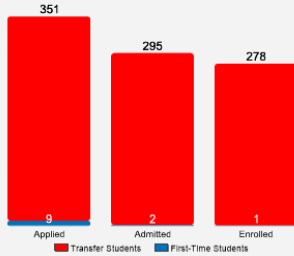

About Amridge University

**WHAT
MAKES US
SPECIAL?**

[Click here to find out.](#)

About Our Students

About Our Graduates

Fall 2018 Admissions