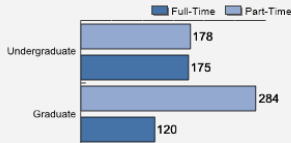

Fall 2018 Enrollment

Gender: All Undergraduates

Women	32%
Men	68%

Diversity: All Undergraduates

Percentage of Students Who Graduate

Thinking About Life After College

[INTERNSHIPS](#)
[CAREER & PLACEMENT SERVICES](#)
[GRADUATE SCHOOL PREPARATION](#)
[ABOUT OUR GRADUATES](#)