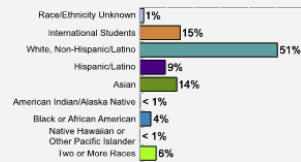

Diversity: All Undergraduates

Freshmen Returning For Sophomore Year: 92%

Percentage of Students Who Graduate

Within 4 Years	62%
Within 5 Years	84%
Within 6 Years	86%