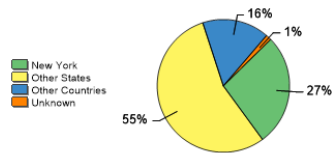

Fall 2018 Freshman Class Geographical Profile