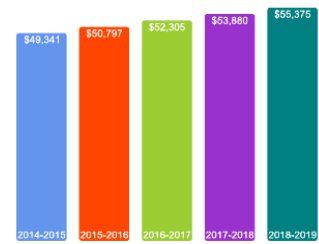

Tuition and Fees History

About Our Faculty

Faculty Information

Student Faculty Ratio	13:1
Full-time Faculty with highest degree	94%

[Click Here](#) to find out more about our faculty.