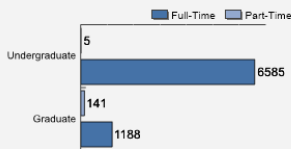

Fall 2018 Enrollment

Gender: All Undergraduates

Women	32%
Men	68%