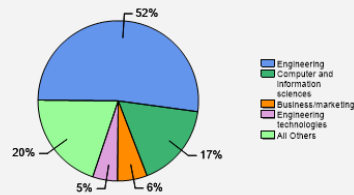

Bachelor's Degrees Awarded Last Year

[Click here for more information on](#)

FOR MORE ABOUT OUR STUDENTS [CLICK HERE >>](#)