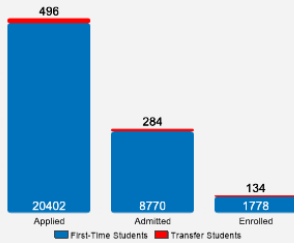

About Rensselaer Polytechnic Institute

WHAT MAKES US SPECIAL?

[Click here to find out.](#)

About Our Students

About Our Graduates

Fall 2018 Admissions

Middle 50% SAT Range For Freshman Class

Mathematics	690-780
Critical Reading	640-720

Average High School GPA of Freshman Class: 3.91