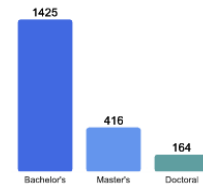

Number of Degrees Awarded Last Year