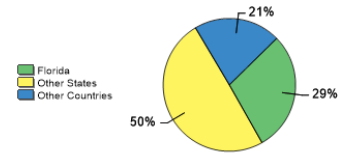

About Ringling College of Art and Design

**WHAT
MAKES US
SPECIAL?**

[Click here to find out.](#)

About Our Students

Fall 2018 Admissions

Average High School GPA of Freshman Class: 3.35

Fall 2018 Freshman Class Geographical Profile