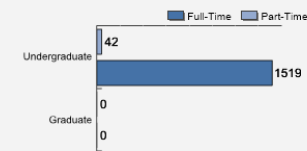

Fall 2018 Enrollment

Gender: All Undergraduates

Women	69%
Men	31%