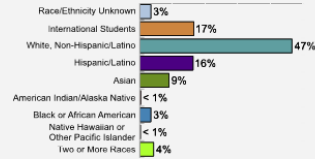

Diversity: All Undergraduates

Freshmen Returning For Sophomore Year: 81.3%

About Our Graduates

Percentage of Students Who Graduate

Within 4 Years	63%
Within 5 Years	68%
Within 6 Years	72%