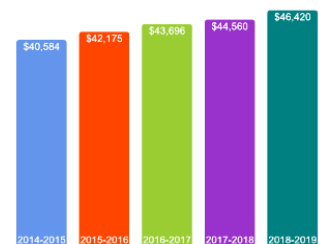

Tuition and Fees History

About Our Faculty

Faculty Information

Student Faculty Ratio	11:1
Full-time Faculty with highest degree	55%

Undergraduate Class Size

Number of Students	2-19	20-39	40-99	100+	Total
Number of Classes	337	80	11	0	0

[Click Here](#) to find out more about our faculty.