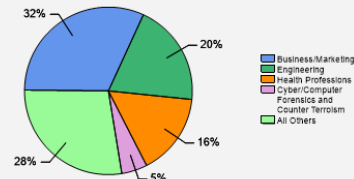

Bachelor's Degrees Awarded Last Year

[Click here for more information on](#)

FOR MORE ABOUT OUR STUDENTS [CLICK HERE >>](#)