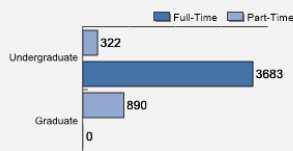

Fall 2018 Enrollment

Gender: All Undergraduates

Women	44%
Men	56%