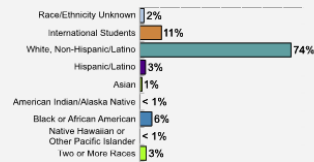

Diversity: All Undergraduates

Freshmen Returning For Sophomore Year: 81.1%

About Our Graduates

Percentage of Students Who Graduate

Within 4 Years	53%
Within 5 Years	62%
Within 6 Years	64%