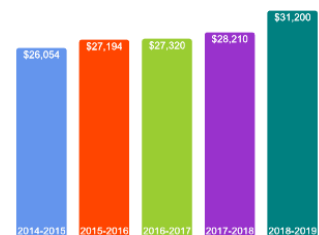

Tuition and Fees History

About Our Faculty

Faculty Information

Student Faculty Ratio	15:1
Full-time Faculty with highest degree	93%

Undergraduate Class Size

Number of Students	2-19	20-39	40-99	100+	Total
Number of Classes	304	387	64	0	755

[Click Here](#) to find out more about our faculty.