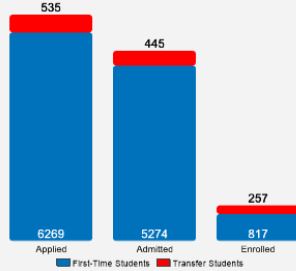

About Robert Morris University

**WHAT?
MAKES US
SPECIAL?**

[Click here to find out.](#)

About Our Students

Fall 2018 Admissions

Middle 50% SAT Range For Freshman Class

Mathematics	510-600
Critical Reading	520-600

Average High School GPA of Freshman Class: 3.52