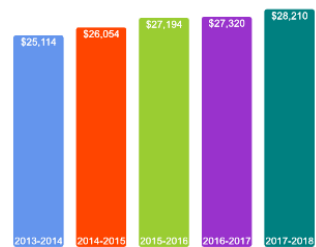

Tuition and Fees History

About Our Faculty

Faculty Information

Student Faculty Ratio	15:1
Full-time Faculty with highest degree	91%

Undergraduate Class Size

Number of Students	2-19	20-39	40-99	100+	Total
Number of Classes	316	372	91	0	779

[Click Here](#) to find out more about our faculty.