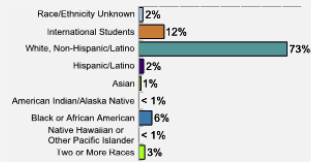

Diversity: All Undergraduates

Freshmen Returning For Sophomore Year:
79.7%

Percentage of Students Who Graduate

Within 4 Years	45%
Within 5 Years	59%
Within 6 Years	61%