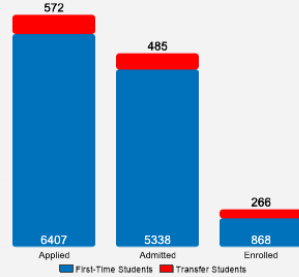

About Robert Morris University

**WHAT?
MAKES US
SPECIAL?**

[Click here to find out.](#)

About Our Students

About Our Graduates

Fall 2017 Admissions

Middle 50% SAT Range For Freshman Class

Mathematics	510-600
Critical Reading	510-600

Average High School GPA of Freshman Class: 3.51