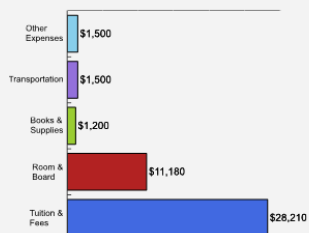

What Students Pay

Price of Attendance in 2017-18