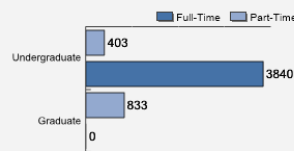

Fall 2017 Enrollment

Gender: All Undergraduates

Women	43%
Men	57%