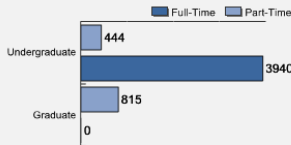

Fall 2016 Enrollment

Gender: All Undergraduates

Women	41%
Men	59%