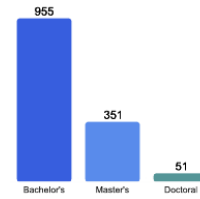

Number of Degrees Awarded Last Year

Bachelor's Degrees Awarded Last Year

[Click here for more information on](#)