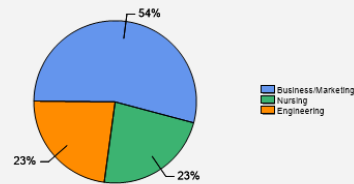

Bachelor's Degrees Awarded Last Year

[Click here for more information on](#)

FOR MORE ABOUT OUR STUDENTS [CLICK HERE](#) »