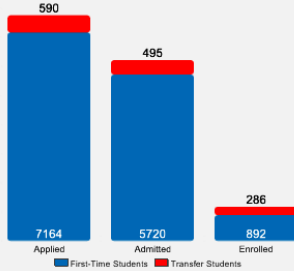

[About Robert Morris University](#)

**WHAT?
MAKES US
SPECIAL?**

[Click here to find out.](#)

About Our Students

About Our Graduates

Fall 2016 Admissions

Middle 50% SAT Range For Freshman Class

Mathematics	470-580
Critical Reading	470-560
Writing	440-530

Average High School GPA of Freshman Class: 3.46