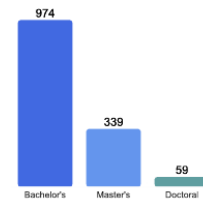

Number of Degrees Awarded Last Year