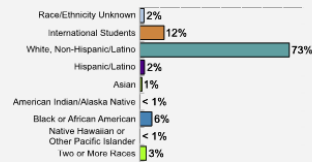

Diversity: All Undergraduates

Freshmen Returning For Sophomore Year:
81.1%