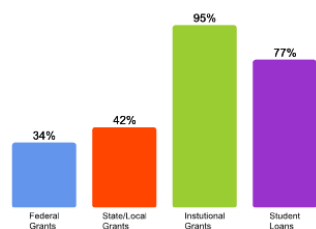

Percent of Freshmen Receiving Aid by Type

Use Our Net Price Calculator

To estimate your personal net price, [click here](#).

Average Undergraduate Loans Owed At Graduation

$39,856