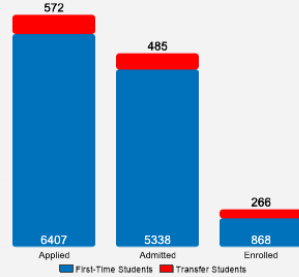

[About Robert Morris University](#)

**WHAT?
MAKES US
SPECIAL?**

[Click here to find out.](#)

About Our Students

About Our Graduates

[Fall 2017 Admissions](#)

Middle 50% SAT Range For Freshman Class

Mathematics	510-600
Critical Reading	510-600

Average High School GPA of Freshman Class: 3.51