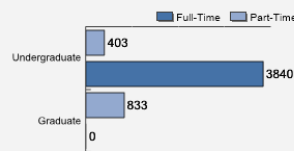

[Fall 2017 Enrollment](#)

[Gender: All Undergraduates](#)

Women	43%
Men	57%