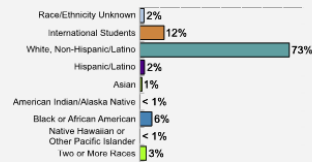

[Diversity: All Undergraduates](#)

[Freshmen Returning For Sophomore Year: 81.1%](#)