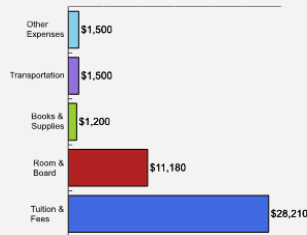

What Students Pay

Price of Attendance in 2017-18