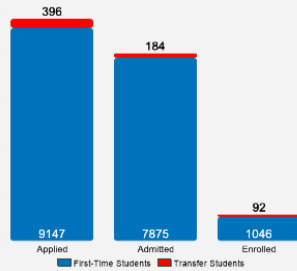

About Roger Williams University

WHAT MAKES US SPECIAL?

[Click here to find out.](#)

About Our Students

Fall 2018 Admissions

Middle 50% SAT Range For Freshman Class

Mathematics	540-620
Critical Reading	550-630

Average High School GPA of Freshman Class: 3.32