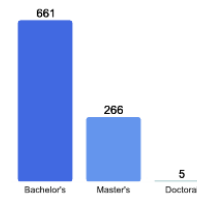

Number of Degrees Awarded Last Year