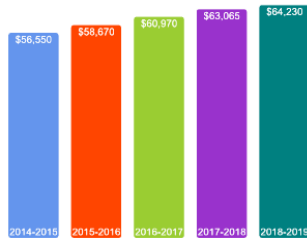

Tuition and Fees History

About Our Faculty

Faculty Information

Student Faculty Ratio	10:1
Full-time Faculty with highest degree	92%

Undergraduate Class Size

Number of Students	2-19	20-39	40-99	100+	Total
Number of Classes	337	159	0	0	0

[Click Here](#) to find out more about our faculty.