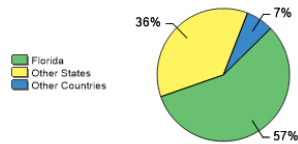

Fall 2018 Freshman Class Geographical Profile