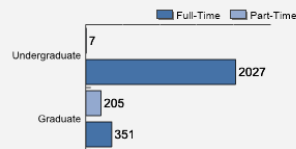

Fall 2018 Enrollment

Gender: All Undergraduates

Women	59%
Men	41%