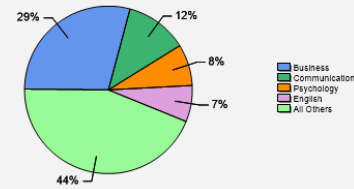

Bachelor's Degrees Awarded Last Year*

[Click here for more information on](#)

FOR MORE ABOUT OUR STUDENTS [CLICK HERE](#) »