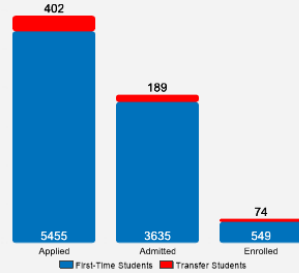

About Rollins College

WHAT MAKES US SPECIAL?

[Click here to find out.](#)

About Our Students

About Our Graduates

Fall 2018 Admissions

Middle 50% ACT Range For Freshman Class

English	27-31
Mathematics	27-28

Average High School GPA of Freshman Class: 3.31