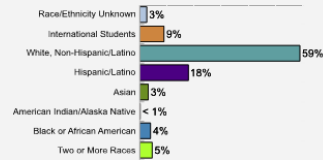

Diversity: All Undergraduates

Freshmen Returning For Sophomore Year: 86%

Percentage of Students Who Graduate*

Within 4 Years	68%
Within 5 Years	73%
Within 6 Years	74%

* The six-year graduation rate is 74.1%