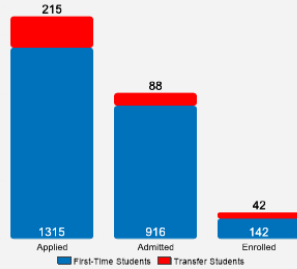

[About Rosemont College](#)

**WHAT
MAKES US
SPECIAL?**

[Click here to find out.](#)

About Our Students

About Our Graduates

[Fall 2017 Admissions](#)

Middle 50% SAT Range For Freshman Class*

Mathematics	440-540
Critical Reading	470-570

* Rosemont accepts both the ACT and SAT

Average High School GPA of Freshman Class: 3.15