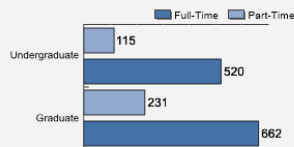

[Fall 2017 Freshman Class Geographical Profile](#)

[Fall 2017 Enrollment](#)