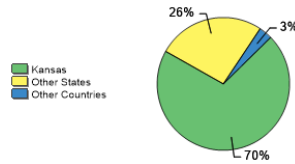

Fall 2018 Freshman Class Geographical Profile