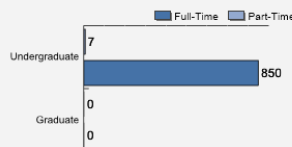

Fall 2018 Enrollment

Gender: All Undergraduates

Women	49%
Men	51%