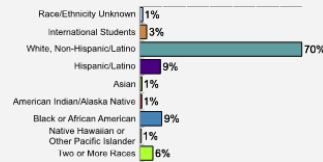

Diversity: All Undergraduates

Freshmen Returning For Sophomore Year: 81%

About Our Graduates

Percentage of Students Who Graduate

Within 4 Years	46%
Within 5 Years	58%
Within 6 Years	59%