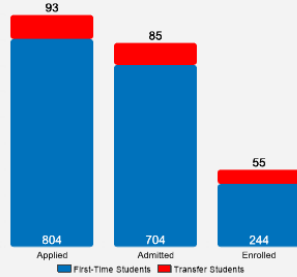

About Baker University

WHAT MAKES US SPECIAL?

[Click here to find out.](#)

About Our Students

Fall 2018 Admissions

Middle 50% ACT Range For Freshman Class

English	19-26
Mathematics	19-25
Reading	20-28
Science	21-26

Average High School GPA of Freshman Class: 3.47