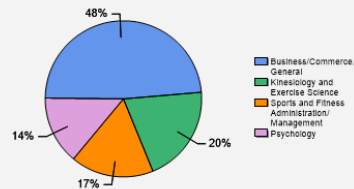

Thinking About Life After College

Number of Degrees Awarded Last Year

Bachelor's Degrees Awarded Last Year

[Click here for more information on](#)