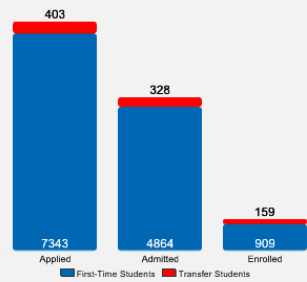

About Sacred Heart University

WHAT MAKES US SPECIAL?

[Click here to find out.](#)

About Our Students

Admissions

Average High School GPA of Freshman Class: 3.3