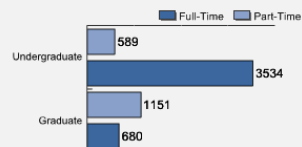

Enrollment

Gender: All Undergraduates

Women	61%
Men	39%