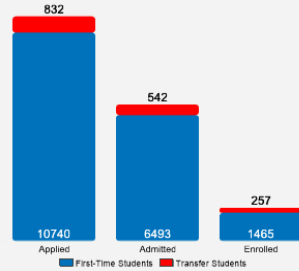

About Sacred Heart University

WHAT MAKES US SPECIAL?

[Click here to find out.](#)

About Our Students

Fall 2018 Admissions

Middle 50% SAT Range For Freshman Class

Mathematics	550-620
Critical Reading	550-620

Average High School GPA of Freshman Class: 3.51