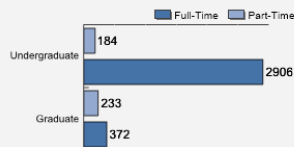

Fall 2018 Enrollment

Gender: All Undergraduates

Women	54%
Men	46%