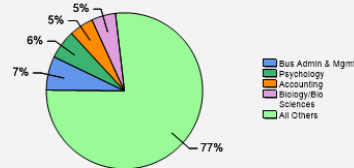

Bachelor's Degrees Awarded Last Year

[Click here for more information on](#)

FOR MORE ABOUT OUR STUDENTS [CLICK HERE >>](#)