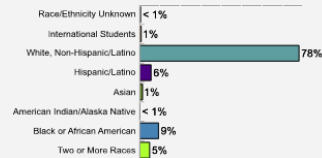

Diversity: All Undergraduates

Freshmen Returning For Sophomore Year: 82%

Percentage of Students Who Graduate

Within 4 Years	46%
Within 5 Years	62%
Within 6 Years	64%