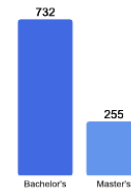

Number of Degrees Awarded Last Year