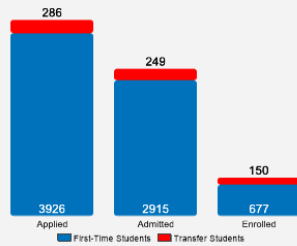

[About Baldwin Wallace University](#)

WHAT MAKES US SPECIAL?

[Click here to find out.](#)

About Our Students

About Our Graduates

Fall 2018 Admissions

Middle 50% ACT Range For Freshman Class

English	20-27
Mathematics	19-26

Average High School GPA of Freshman Class: 3.52