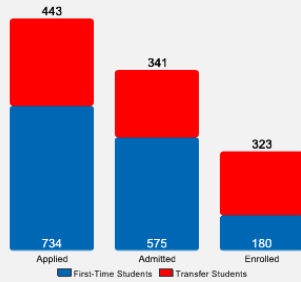

About Saint Martin's University

WHAT MAKES US SPECIAL?

[Click here to find out.](#)

About Our Students

Admissions

Middle 50% SAT Range For Freshman Class*

Mathematics	440-560
Critical Reading	430-550
Writing	410-530

* Arrangements can be made to submit ACT scores in place of SAT scores.

Average High School GPA of Freshman Class: 3.27