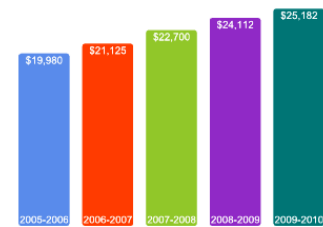

Tuition and Fees History

About Our Faculty

Faculty Information

Student Faculty Ratio	12:1
Full-time Faculty with highest degree	78%

Undergraduate Class Size

Number of Students	2-19	20-39	40-99	100+	Total
Number of Classes	170	72	26	4	272