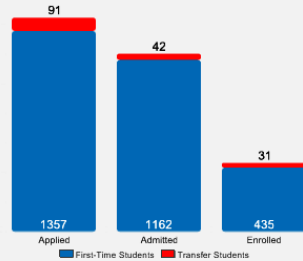

About Saint Mary's College

WHAT MAKES US SPECIAL?

[Click here to find out.](#)

About Our Students

Admissions

Middle 50% SAT Range For Freshman Class

Mathematics	510-600
Critical Reading	510-620
Writing	510-620

Average High School GPA of Freshman Class: 3.71