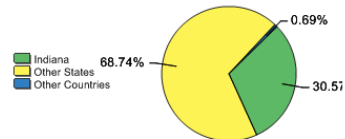

Freshman Class Geographical Profile