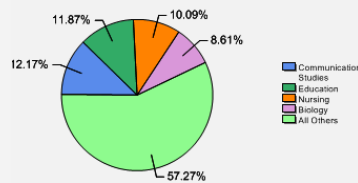

Thinking About Life After College

Number of Degrees Awarded Last Year

Bachelor's Degrees Awarded Last Year

[Click here for more information on](#)

FOR MORE ABOUT OUR STUDENTS [CLICK HERE](#) »

[Click Here to Download the PDF Version](#)