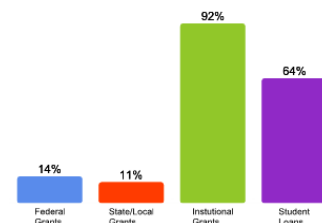

Percent of Freshmen Receiving Aid by Type

2008 Average Net Tuition for Aided Undergraduates *

For additional information from our institution [click here](#).

Average Undergraduate Loans Owed At Graduation

$25,531