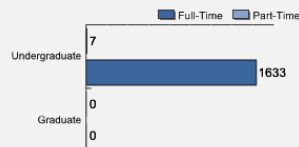

Enrollment

Gender: All Undergraduates

Diversity: All Undergraduates