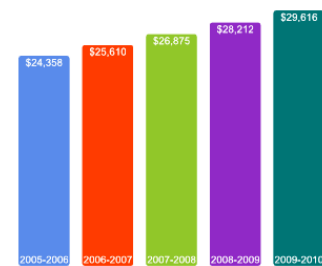

Tuition and Fees History

About Our Faculty

Faculty Information

Student Faculty Ratio	11:1
Full-time Faculty with highest degree	88%

Undergraduate Class Size

Number of Students	2-19	20-39	40-99	100+	Total
Number of Classes	260	181	13	0	454

[Click Here](#) to find out more about our faculty.