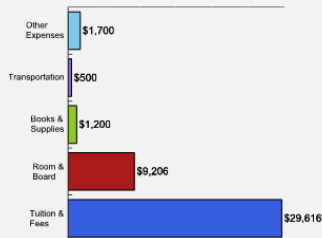

What Students Pay

Price of Attendance in 2009-10