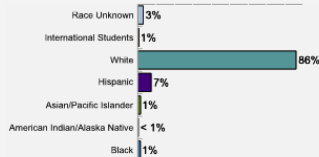

Freshmen Returning For Sophomore Year: 86.8%

About Our Graduates

Percentage of Students Who Graduate*

Within 4 Years	71%
Within 5 Years	75%
Within 6 Years	76%

* Approximately 71% of students graduated in four years or less and 76% graduated within six years.