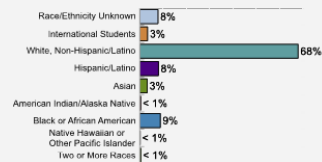

Diversity: All Undergraduates

Freshmen Returning For Sophomore Year: 82%

Percentage of Students Who Graduate

Within 4 Years	56%
Within 5 Years	61%
Within 6 Years	61%