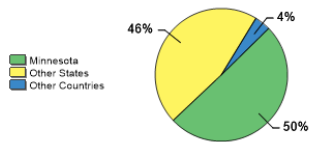

Fall 2018 Freshman Class Geographical Profile