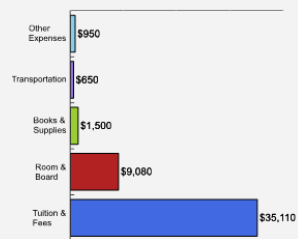

What Students Pay

Price of Attendance in 2018-19