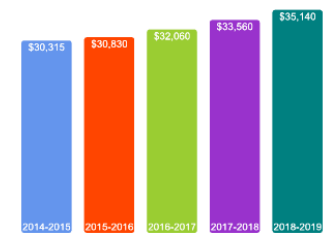

Tuition and Fees History

About Our Faculty

Faculty Information

Student Faculty Ratio	18:1
Full-time Faculty with highest degree	89%

Undergraduate Class Size

Number of Students	2-19	20-39	40-99	100+	Total
Number of Classes	273	95	0	0	368