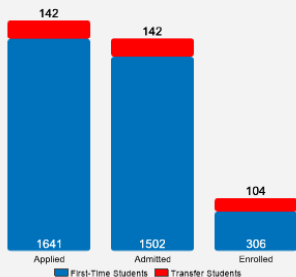

About Saint Mary's University of Minnesota

**WHAT
MAKES US
SPECIAL?**

[Click here to find out.](#)

About Our Students

About Our Graduates

Fall 2018 Admissions

Middle 50% ACT Range For Freshman Class

English	20-26
Mathematics	19-26
Reading	20-28
Science	20-25

Average High School GPA of Freshman Class: 3.44