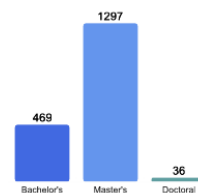

Number of Degrees Awarded Last Year