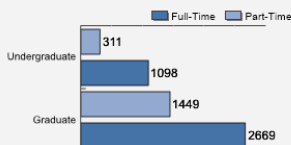

Fall 2018 Enrollment

Gender: All Undergraduates

Women	57%
Men	43%