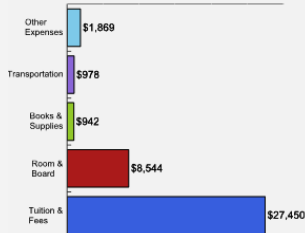

What Students Pay

Price of Attendance in 2009-10