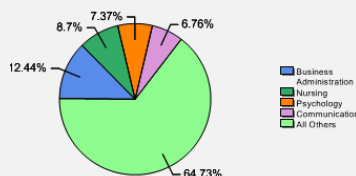

Bachelor's Degrees Awarded Last Year*

Click here for more information on

FOR MORE ABOUT OUR STUDENTS [CLICK HERE »](#)

[Click Here to Download the PDF Version](#)