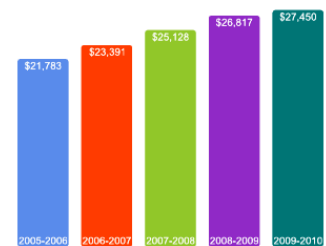

Tuition and Fees History

About Our Faculty

Faculty Information

Student Faculty Ratio	14:1
Full-time Faculty with highest degree	86%

Undergraduate Class Size

Number of Students	2-19	20-39	40-99	100+	Total
Number of Classes	217	183	58	4	462

[Click Here](#) to find out more about our faculty.