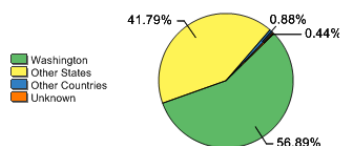

Freshman Class Geographical Profile