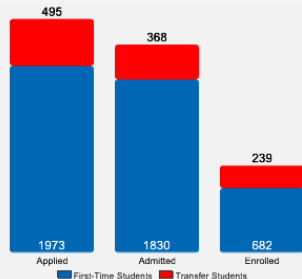

About Seattle Pacific University

WHAT MAKES US SPECIAL?

[Click here to find out.](#)

About Our Students

Admissions

Middle 50% SAT Range For Freshman Class*

Mathematics	490-620
Critical Reading	500-630
Writing	500-590

Average High School GPA of Freshman Class: 3.56