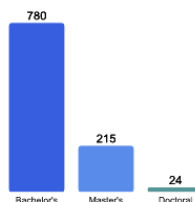

Number of Degrees Awarded Last Year