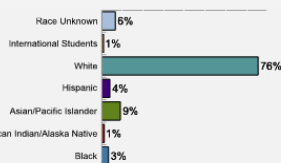

Diversity: All Undergraduates

Freshmen Returning For Sophomore Year: 87%

About Our Graduates

Percentage of Students Who Graduate

Within 4 Years	50%
Within 5 Years	61%
Within 6 Years	64%