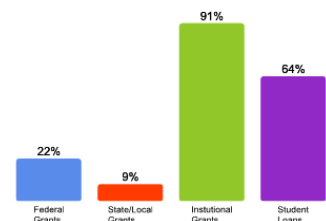

Percent of Freshmen Receiving Aid by Type

2008 Average Net Tuition for Aided Undergraduates *

$12,119

For additional information from our institution [click here](#).

Average Undergraduate Loans Owed At Graduation

$25,799