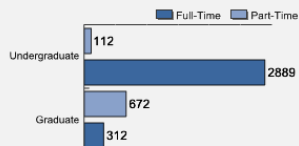

Enrollment

Gender: All Undergraduates

Women	67%
Men	33%