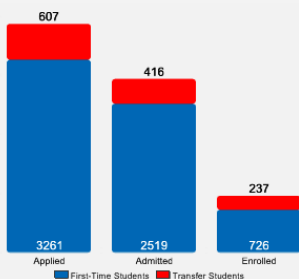

About Seattle Pacific University

WHAT MAKES US SPECIAL?

[Click here to find out.](#)

About Our Students

Fall 2010 Admissions

Middle 50% SAT Range For Freshman Class

Mathematics	510-630
Critical Reading	520-630
Writing	510-620

Average High School GPA of Freshman Class: 3.6