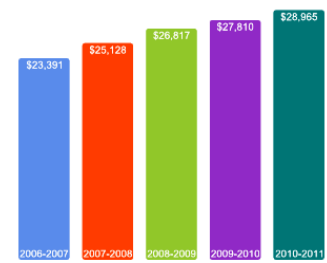

Tuition and Fees History

About Our Faculty

Faculty Information

Student Faculty Ratio	15:1
Full-time Faculty with highest degree	94%

Undergraduate Class Size

Number of Students	2-19	20-39	40-99	100+	Total
Number of Classes	211	180	63	4	458

[Click Here](#) to find out more about our faculty.