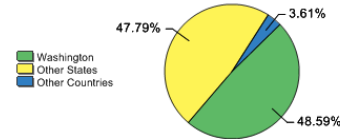

Freshman Class Geographical Profile