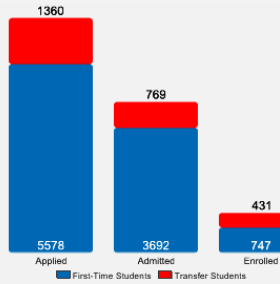

About Seattle University

WHAT MAKES US SPECIAL?

[Click here to find out.](#)

About Our Students

Admissions

Middle 50% SAT Range For Freshman Class

Mathematics	520-640
Critical Reading	520-640
Writing	510-620

Average High School GPA of Freshman Class: 3.60