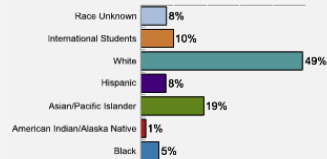

Diversity: All Undergraduates

Freshmen Returning For Sophomore Year: 90%