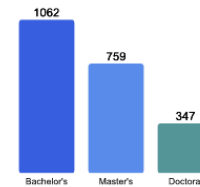

Number of Degrees Awarded Last Year

Bachelor's Degrees Awarded Last Year

[Click here for more information on](#)