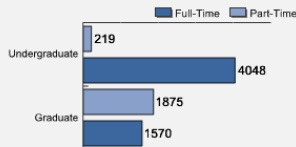

Enrollment

Gender: All Undergraduates

Women	64%
Men	36%