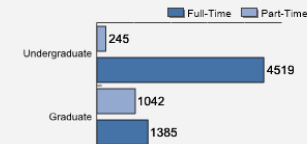

Fall 2018 Enrollment

Gender: All Undergraduates

Women	61%
Men	39%