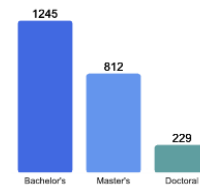

Number of Degrees Awarded Last Year