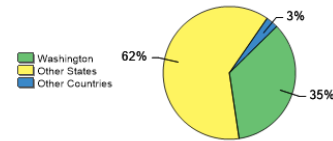

About Seattle University

WHAT MAKES US SPECIAL?

[Click here to find out.](#)

About Our Students

Fall 2018 Admissions

Middle 50% ACT Range For Freshman Class

English	24-32
Mathematics	23-28
Reading	25-33

Average High School GPA of Freshman Class: 3.62

Fall 2018 Freshman Class Geographical Profile