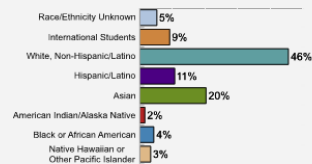

Diversity: All Undergraduates

Freshmen Returning For Sophomore Year: 85%