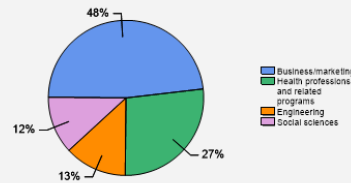

Bachelor's Degrees Awarded Last Year

[Click here for more information on](#)

FOR MORE ABOUT OUR STUDENTS [CLICK HERE](#) »