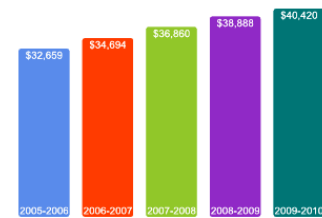

Tuition and Fees History

[Return to UCAN Homepage](#)

[Print All of this profile](#)

[Click Here To Leave Feedback](#)

About Our Faculty

Faculty Information

Student Faculty Ratio	9:1
Full-time Faculty with highest degree	83%

Undergraduate Class Size

Number of Students	2-19	20-39	40-99	100+	Total
Number of Classes	473	173	8	1	655

[Click Here](#) to find out more about our faculty.