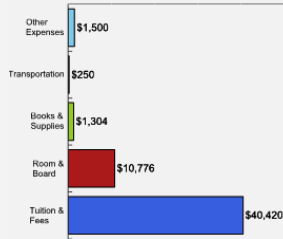

What Students Pay

About Campus Life

Price of Attendance in 2009-10