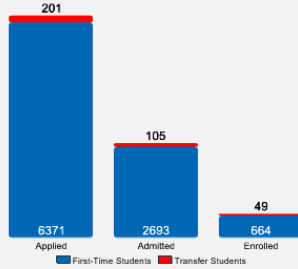

About Skidmore College

WHAT MAKES US SPECIAL?

[Click here to find out.](#)

About Our Students

Admissions

Middle 50% SAT Range For Freshman Class

Mathematics	580-680
Critical Reading	570-680
Writing	580-680

Average High School GPA of Freshman Class: 3.355