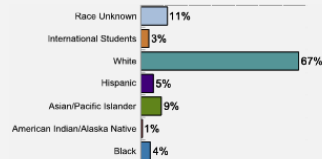

Diversity: All Undergraduates

Freshmen Returning For Sophomore Year: 94.6%

About Our Graduates

Percentage of Students Who Graduate*

Within 4 Years	78%
Within 5 Years	81%
Within 6 Years	81%

* Typically 80% or more of the students in an entering cohort continue on to graduation.