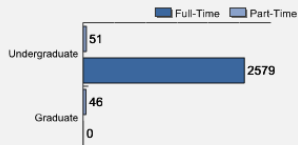

Enrollment

Gender: All Undergraduates

Women	60%
Men	40%