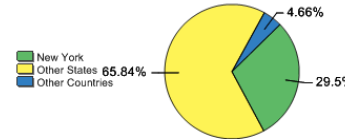

Freshman Class Geographical Profile