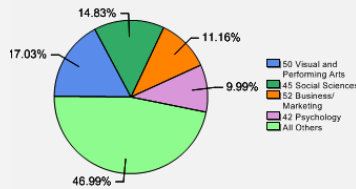

Bachelor's Degrees Awarded Last Year*

* Skidmore offers both BA and BS degrees in a broad range of programs.

[Click here for more information on](#)

[Click Here to Download the PDF Version](#)