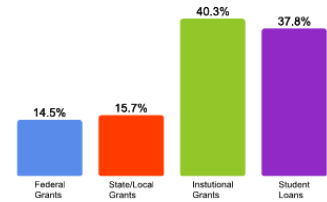

Percent of Freshmen Receiving Aid by Type