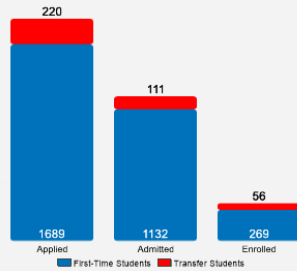

About Spring Arbor University

WHAT MAKES US SPECIAL?

[Click here to find out.](#)

About Our Students

Fall 2017 Admissions

Middle 50% SAT Range For Freshman Class

Mathematics	490-590
Critical Reading	510-615

Average High School GPA of Freshman Class: 3.50