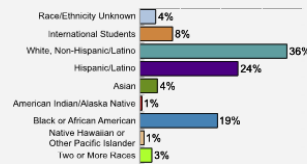

Diversity: All Undergraduates

Freshmen Returning For Sophomore Year: 77%

Percentage of Students Who Graduate

Within 4 Years	30%
Within 5 Years	51%
Within 6 Years	55%