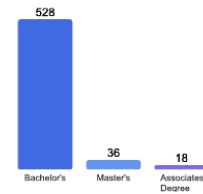

Number of Degrees Awarded Last Year