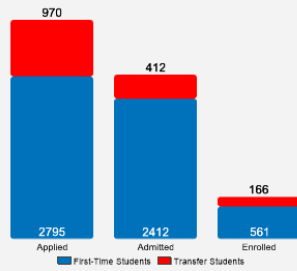

About St. Francis College

WHAT MAKES US SPECIAL?

[Click here to find out.](#)

About Our Students

About Our Graduates

Fall 2018 Admissions

Average High School GPA of Freshman Class: 3.0