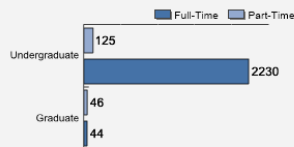

Fall 2018 Enrollment

Gender: All Undergraduates

Women	61%
Men	39%