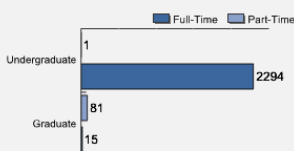

Fall 2010 Enrollment

Gender: All Undergraduates

Women	54%
Men	46%