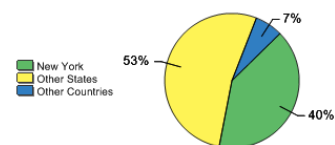

Fall 2010 Freshman Class Geographical Profile