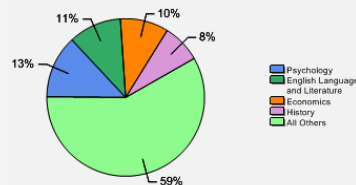

Thinking About Life After College

Number of Degrees Awarded Last Year

Bachelor's Degrees Awarded Last Year*

[Click here for more information on](#)

FOR MORE ABOUT OUR STUDENTS [CLICK HERE »](#)