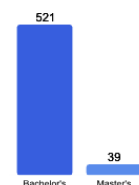

Number of Degrees Awarded Last Year