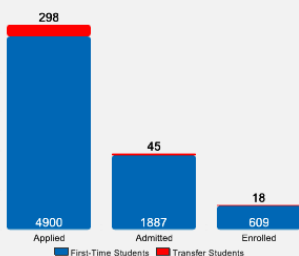

About St. Lawrence University

WHAT MAKES US SPECIAL?

[Click here to find out.](#)

About Our Students

Fall 2010 Admissions

Middle 50% SAT Range For Freshman Class*

Mathematics	570-660
Critical Reading	560-660
Writing	550-660

* Submission of standardized tests is optional for prospective students.

Average High School GPA of Freshman Class: 3.55