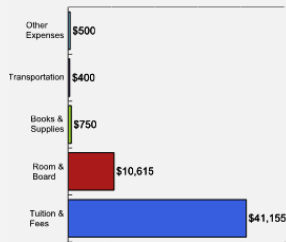

What Students Pay

About Campus Life

Price of Attendance in 2010-11