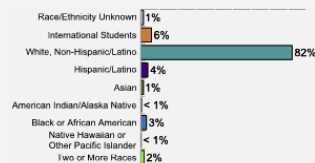

Diversity: All Undergraduates

Freshmen Returning For Sophomore Year: 92.4%

About Our Graduates

Percentage of Students Who Graduate

Within 4 Years	78%
Within 5 Years	82%
Within 6 Years	83%