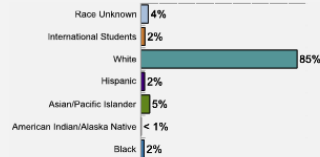

Diversity: All Undergraduates

Freshmen Returning For Sophomore Year: 93.29%

About Our Graduates

Percentage of Students Who Graduate

Within 4 Years	83%
Within 5 Years	86%
Within 6 Years	86%