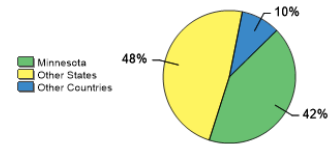

Fall 2018 Freshman Class Geographical Profile