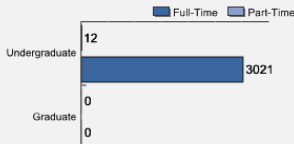

Enrollment

Gender: All Undergraduates

Women	55%
Men	45%