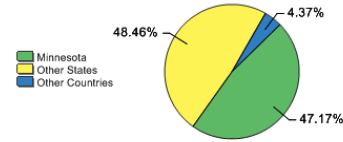

Freshman Class Geographical Profile