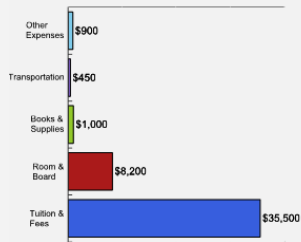

What Students Pay

Price of Attendance in 2009-10