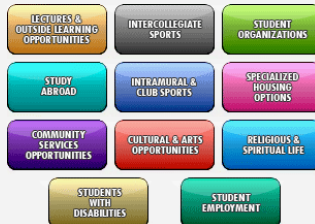

Student Life

Campus Safety

[Click here](#) for Campus Safety Measures.

[Click here](#) to see our Campus Safety Report.

[Return to UCAN Homepage](#)

[Click Here to Download the PDF Version](#)

[Print All of this profile](#)

[Click Here To Leave Feedback](#)