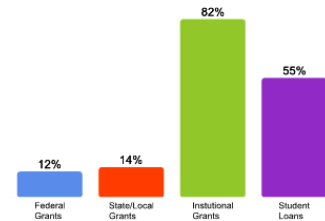

Percent of Freshmen Receiving Aid by Type

2008 Average Net Tuition for Aided Undergraduates *

* Net tuition for each individual student may be lower or higher depending on family income and student eligibility and availability of grant aid.

For additional information from our institution [click here](#).

Average Undergraduate Loans Owed At Graduation

$25,853