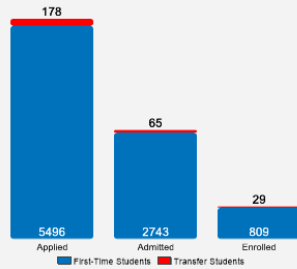

About St. Olaf College

WHAT MAKES US SPECIAL?

[Click here to find out.](#)

About Our Students

About Our Graduates

Fall 2018 Admissions

Middle 50% ACT Range For Freshman Class

English	25-34
Mathematics	25-30
Reading	26-34
Science	24-31

Average High School GPA of Freshman Class: 3.67