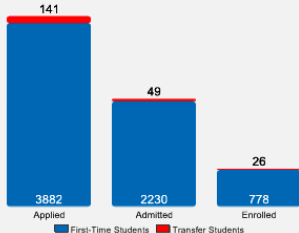

About St. Olaf College

WHAT MAKES US SPECIAL?

[Click here to find out.](#)

About Our Students

Admissions

Middle 50% ACT Range For Freshman Class*

English	26-33
Mathematics	25-31

* Accept either ACT or SAT

Average High School GPA of Freshman Class: 3.63