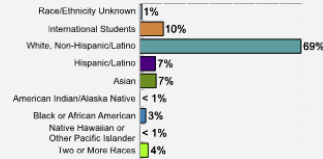

Diversity: All Undergraduates

Freshmen Returning For Sophomore Year: 90.6%