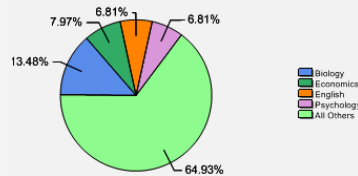

Thinking About Life After College

Number of Degrees Awarded Last Year

Bachelor's Degrees Awarded Last Year*

[Click here for more information on](#)

FOR MORE ABOUT OUR STUDENTS [CLICK HERE](#) »

[Click Here to Download the PDF Version](#)