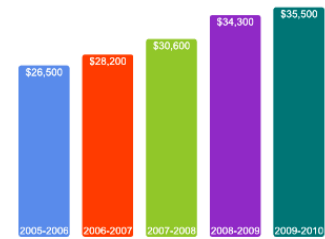

Tuition and Fees History

About Our Faculty

Faculty Information

Student Faculty Ratio	12:1
Full-time Faculty with highest degree	90%

Undergraduate Class Size

Number of Students	2-19	20-39	40-99	100+	Total
Number of Classes	352	200	37	0	589

[Click Here](#) to find out more about our faculty.