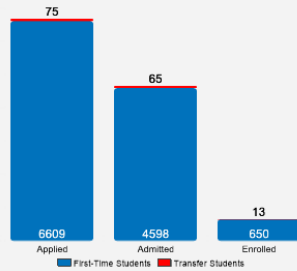

About Stonehill College

WHAT MAKES US SPECIAL?

[Click here to find out.](#)

About Our Students

About Our Graduates

Fall 2018 Admissions

Middle 50% SAT Range For Freshman Class*

Mathematics	560-650
Critical Reading	570-650

* Stonehill is test optional.

Average High School GPA of Freshman Class: 3.34