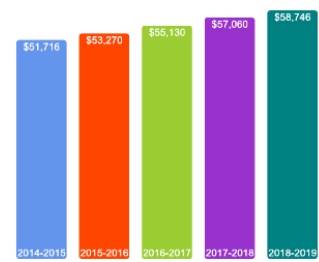

Tuition and Fees History

About Our Faculty

Faculty Information

Student Faculty Ratio	12:1
Full-time Faculty with highest degree	92%

Undergraduate Class Size

Number of Students	2-19	20-39	40-99	100+	Total
Number of Classes	372	354	5	0	731