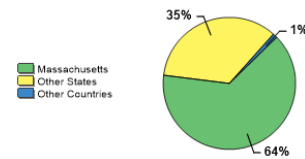

Fall 2018 Freshman Class Geographical Profile