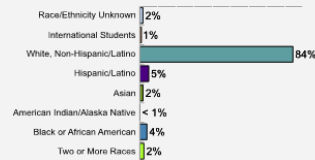

Diversity: All Undergraduates

Freshmen Returning For Sophomore Year: 87%

Percentage of Students Who Graduate*

Within 4 Years	75%
Within 5 Years	78%
Within 6 Years	79%