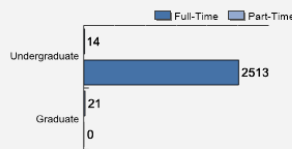

Fall 2018 Enrollment

Gender: All Undergraduates

Women	60%
Men	40%