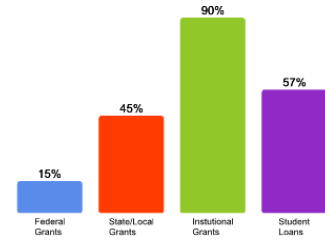

Percent of Freshmen Receiving Aid by Type

2008 Average Net Tuition for Aided Undergraduates *

* Net tuition for each individual student may be lower or higher depending on family income and student eligibility and availability of grant aid.

For additional information from our institution [click here](#).

Tuition and Fees History

About Our Faculty

Faculty Information

Student Faculty Ratio	9:1
Full-time Faculty with highest degree	100%