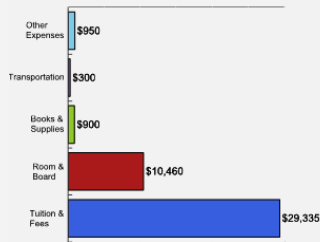

What Students Pay

Price of Attendance in 2009-10