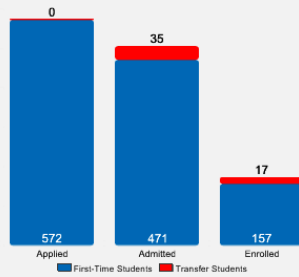

About Sweet Briar College

WHAT MAKES US SPECIAL?

[Click here to find out.](#)

About Our Students

Admissions

Middle 50% SAT Range For Freshman Class*

Mathematics	460-520
Critical Reading	480-628
Writing	480-618