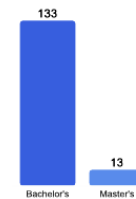

Number of Degrees Awarded Last Year

Bachelor's Degrees Awarded Last Year

[Click here for more information on](#)