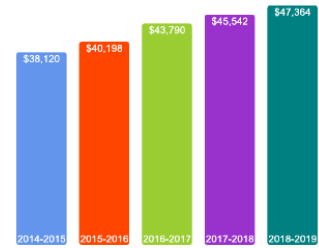

Tuition and Fees History

About Our Faculty

Faculty Information

Student Faculty Ratio	14:1
Full-time Faculty with highest degree	84%

Undergraduate Class Size

Number of Students	2-19	20-39	40-99	100+	Total
Number of Classes	1344	954	290	79	2667

[Click Here](#) to find out more about our faculty.