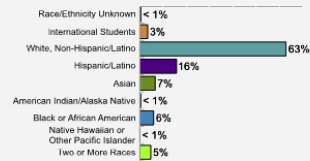

[Diversity: All Undergraduates](#)

[Freshmen Returning For Sophomore Year: 89%](#)

[Percentage of Students Who Graduate](#)

Within 4 Years	63%
Within 5 Years	77%
Within 6 Years	79%