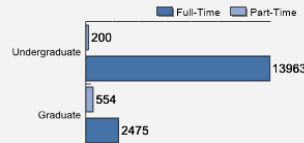

[Fall 2018 Enrollment](#)

[Gender: All Undergraduates](#)

Women	60%
Men	40%