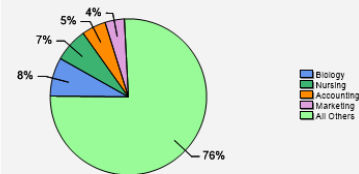

[Bachelor's Degrees Awarded Last Year](#)

[Click here for more information on](#)

[FOR MORE ABOUT OUR STUDENTS CLICK HERE »](#)