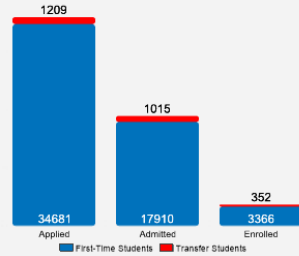

[About Baylor University](#)

WHAT MAKES US SPECIAL?

[Click here to find out.](#)

About Our Students

About Our Graduates

[Fall 2018 Admissions](#)

Middle 50% ACT Range For Freshman Class

English	25-34
Mathematics	24-29
Reading	27-34
Science	25-31