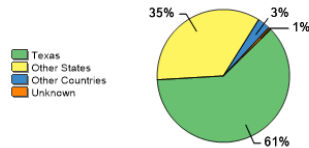

[Fall 2018 Freshman Class Geographical Profile](#)