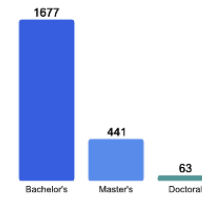

Number of Degrees Awarded Last Year