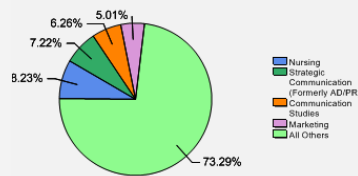

Bachelor's Degrees Awarded Last Year*

* NOTE: Each year includes August, December and May graduates. Some students received more than one degree during the academic year.

[Click here for more information on](#)

[Click Here to Download the PDF Version](#)