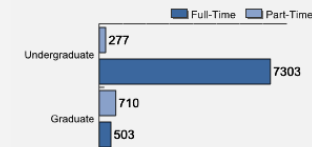

Enrollment

Gender: All Undergraduates

Women	59%
Men	41%