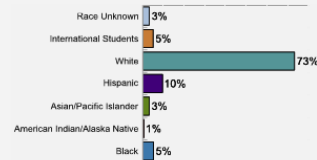

Diversity: All Undergraduates

Freshmen Returning For Sophomore Year: 85.5%

About Our Graduates

Percentage of Students Who Graduate

Within 4 Years	50%
Within 5 Years	67%
Within 6 Years	69%