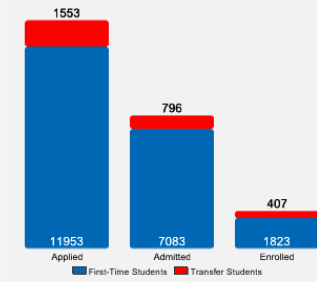

About Texas Christian University

WHAT MAKES US SPECIAL?

[Click here to find out.](#)

About Our Students

Admissions

Middle 50% SAT Range For Freshman Class

Mathematics	530-650
Critical Reading	520-630
Writing	520-630