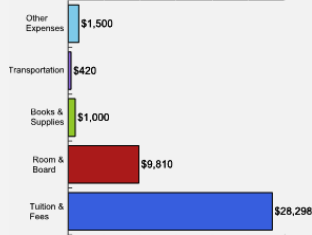

What Students Pay

Price of Attendance in 2009-10