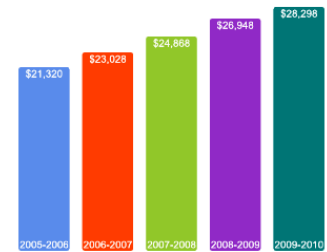

Tuition and Fees History

About Our Faculty

Faculty Information

Student Faculty Ratio	14:1
Full-time Faculty with highest degree	84%

Undergraduate Class Size

Number of Students	2-19	20-39	40-99	100+	Total
Number of Classes	536	522	188	28	1310