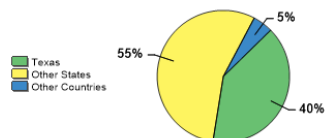

Fall 2018 Freshman Class Geographical Profile