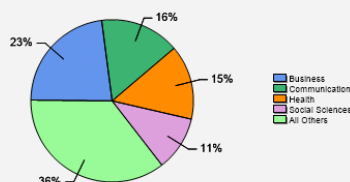

Bachelor's Degrees Awarded Last Year*

* NOTE: Each year includes August, December and May graduates. Some students received more than one degree during the academic year.

[Click here for more information on](#)

FOR MORE ABOUT OUR STUDENTS [CLICK HERE](#) »