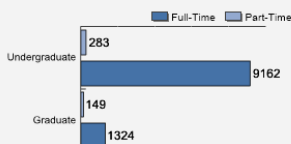

Fall 2018 Enrollment

Gender: All Undergraduates

Women	59%
Men	41%