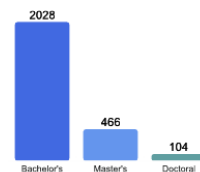

Number of Degrees Awarded Last Year