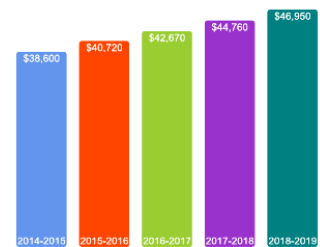

Tuition and Fees History

About Our Faculty

Faculty Information

Student Faculty Ratio	13:1
Full-time Faculty with highest degree	86%

Undergraduate Class Size

	2-19	20-39	40-99	100+	Total
Number of Students	2,19	915	225	31	2084
Number of Classes	913	915	225	31	2084