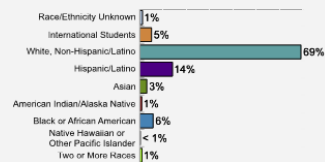

Diversity: All Undergraduates

Freshmen Returning For Sophomore Year: 92%

About Our Graduates

Percentage of Students Who Graduate

Within 4 Years	69%
Within 5 Years	81%
Within 6 Years	83%