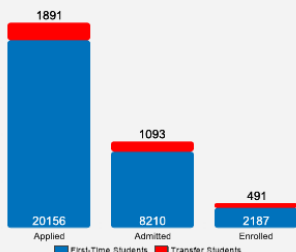

About Texas Christian University

WHAT MAKES US SPECIAL?

[Click here to find out.](#)

About Our Students

Fall 2018 Admissions

* 25% score for ACT Composite: 25 / 75% score for ACT Composite: 30

Average High School GPA of Freshman Class: 3.6