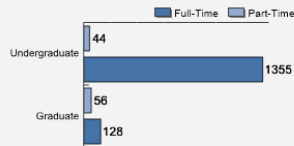

Fall 2017 Enrollment

Gender: All Undergraduates

Women	49%
Men	51%

Diversity: All Undergraduates

Freshmen Returning For Sophomore Year: 67%

About Our Graduates

Percentage of Students Who Graduate

Within 4 Years	34%
Within 5 Years	44%
Within 6 Years	44%