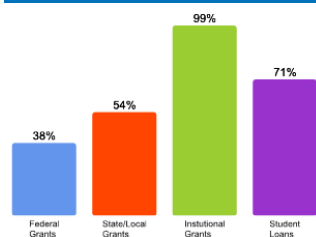

Percent of Freshmen Receiving Aid by Type

Use Our Net Price Calculator

To estimate your personal net price, [click here](#).

For additional information on our affordability initiatives, [click here](#).

Tuition and Fees History

About Our Faculty

Faculty Information

Student Faculty Ratio 16:1

Undergraduate Class Size

	2-19	20-39	40-99	100+	Total
Number of Students	219	137	6	0	414
Number of Classes	271	137	6	0	414

[Click Here](#) to find out more about our faculty.