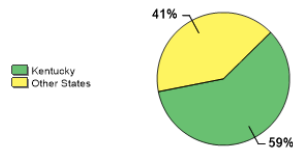

Fall 2017 Freshman Class Geographical Profile