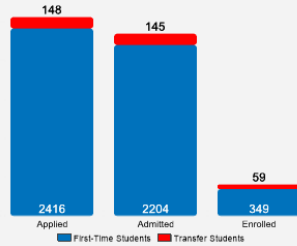

About Thomas More College

WHAT MAKES US SPECIAL?

[Click here to find out.](#)

About Our Students

Fall 2017 Admissions

Middle 50% ACT Range For Freshman Class

English	18-24
Mathematics	17-24