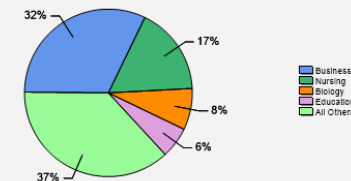

Click here for more information on

FOR MORE ABOUT OUR STUDENTS [CLICK HERE](#) »