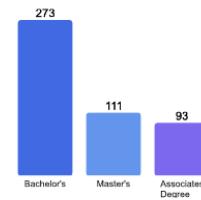

Number of Degrees Awarded Last Year

Bachelor's Degrees Awarded Last Year