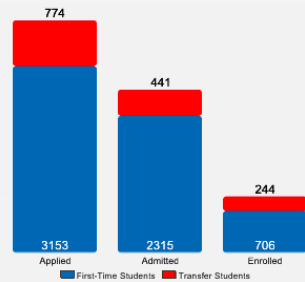

About University of New Haven

WHAT MAKES US SPECIAL?

[Click here to find out.](#)

About Our Students

Admissions

Middle 50% SAT Range For Freshman Class

Mathematics	450-580
Critical Reading	450-560
Writing	450-560

Average High School GPA of Freshman Class: 3.2