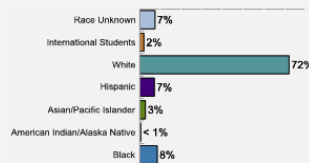

Diversity: All Undergraduates