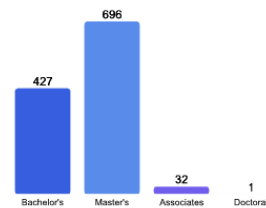

Number of Degrees Awarded Last Year