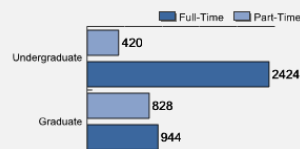

Enrollment

Gender: All Undergraduates

Women	48%
Men	52%