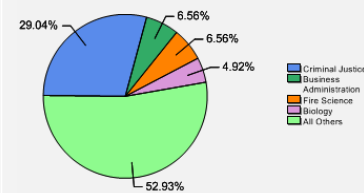

Bachelor's Degrees Awarded Last Year

[Click here for more information on](#)

FOR MORE ABOUT OUR STUDENTS [CLICK HERE »](#)

[Click Here to Download the PDF Version](#)