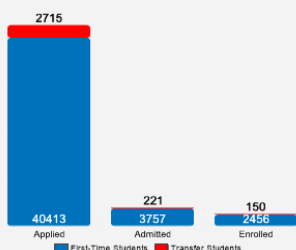

About University of Pennsylvania

WHAT MAKES US SPECIAL?

[Click here to find out.](#)

About Our Students

Fall 2017 Admissions

Middle 50% SAT Range For Freshman Class

Mathematics	740-790
Critical Reading	700-760

Average High School GPA of Freshman Class: 3.85