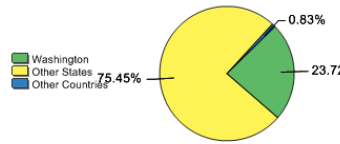

Freshman Class Geographical Profile