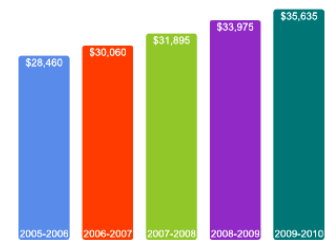

Tuition and Fees History

About Our Faculty

Faculty Information

Student Faculty Ratio	12:1
Full-time Faculty with highest degree	71%

Undergraduate Class Size

Number of Students	2-19	20-39	40-99	100+	Total
Number of Classes	313	245	16	0	574

[Click Here](#) to find out more about our faculty.