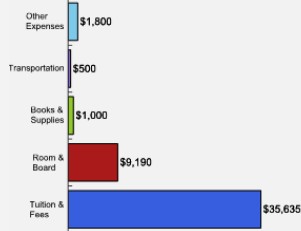

What Students Pay

Price of Attendance in 2009-10