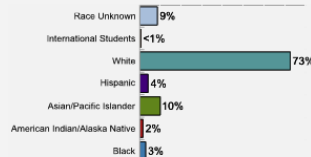

Diversity: All Undergraduates

Freshmen Returning For Sophomore Year: 86%

About Our Graduates

Percentage of Students Who Graduate

Within 4 Years	69%
Within 5 Years	75%
Within 6 Years	76%