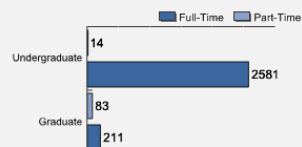

Enrollment

Gender: All Undergraduates

Women	59%
Men	41%