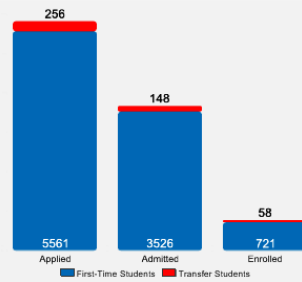

About University of Puget Sound

WHAT MAKES US SPECIAL?

[Click here to find out.](#)

About Our Students

Admissions

Middle 50% SAT Range For Freshman Class*

Mathematics	560-680
Critical Reading	570-680

Average High School GPA of Freshman Class: 3.5