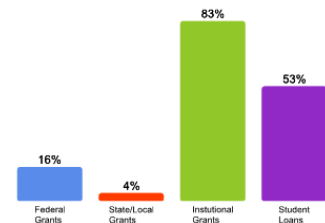

Percent of Freshmen Receiving Aid by Type

2008 Average Net Tuition for Aided Undergraduates *

* Net tuition for each individual student may be lower or higher depending on family income and student eligibility and availability of grant aid.

For additional information from our institution [click here](#).

Average Undergraduate Loans Owed At Graduation

$29,514