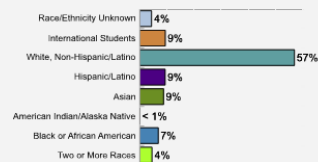

Diversity: All Undergraduates

Freshmen Returning For Sophomore Year: 93%

About Our Graduates

Percentage of Students Who Graduate

Within 4 Years	83%
Within 5 Years	87%
Within 6 Years	88%