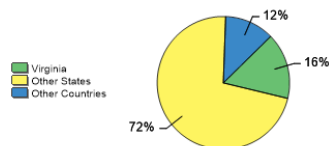

Fall 2017 Freshman Class Geographical Profile