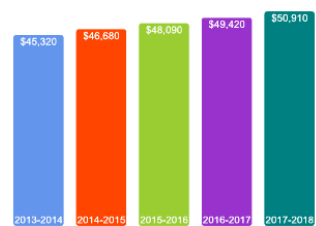

Tuition and Fees History

About Our Faculty

Faculty Information

Student Faculty Ratio	8:1
Full-time Faculty with highest degree	94%

Undergraduate Class Size

Number of Students	2-19	20-39	40-99	100+	Total
Number of Classes	554	234	3	0	791