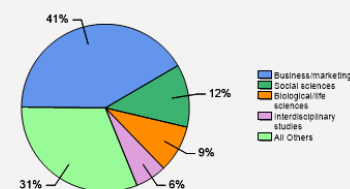

Bachelor's Degrees Awarded Last Year

[Click here for more information on](#)