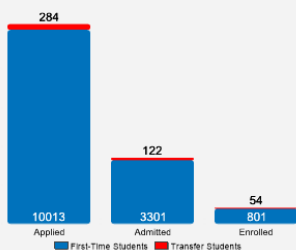

About University of Richmond

**WHAT?
MAKES US
SPECIAL?**

[Click here to find out.](#)

About Our Students

Fall 2017 Admissions

Middle 50% SAT Range For Freshman Class

Mathematics	640-750
Critical Reading	630-710