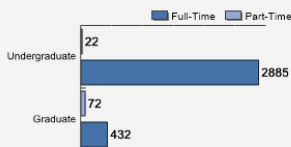

Fall 2017 Enrollment

Gender: All Undergraduates

Women	52%
Men	48%