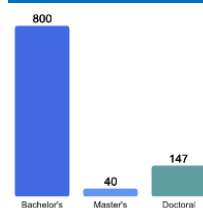

Number of Degrees Awarded Last Year