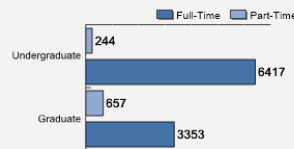

Fall 2018 Enrollment

Gender: All Undergraduates

Women	63%
Men	37%