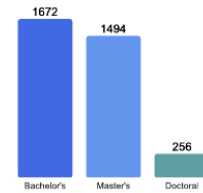

Number of Degrees Awarded Last Year