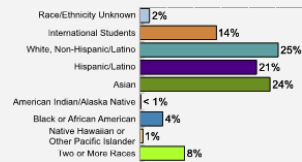

Diversity: All Undergraduates

Freshmen Returning For Sophomore Year: 83.1%

Percentage of Students Who Graduate*

Within 4 Years	66%
Within 5 Years	74%
Within 6 Years	75%

* 74.9