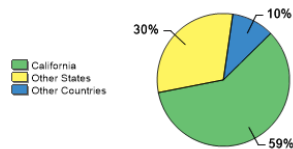

Fall 2018 Freshman Class Geographical Profile