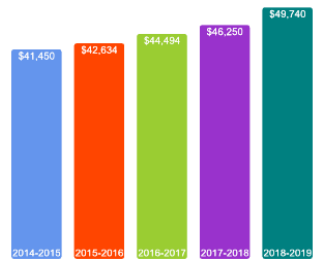

Tuition and Fees History

About Our Faculty

Faculty Information

Student Faculty Ratio	13:1
Full-time Faculty with highest degree	96%

Undergraduate Class Size

Number of Students	2-19	20-39	40-99	100+	Total
Number of Classes	731	333	93	0	1157

[Click Here](#) to find out more about our faculty.