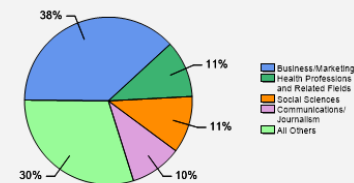

Bachelor's Degrees Awarded Last Year*

* Psychology (9%) and Biological/Life Sciences (4%) are also popular fields.

[Click here for more information on](#)

FOR MORE ABOUT OUR STUDENTS [CLICK HERE »](#)