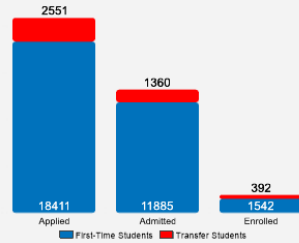

About University of San Francisco

**WHAT?
MAKES US
SPECIAL?**

[Click here to find out.](#)

About Our Students

About Our Graduates

Fall 2018 Admissions

Middle 50% SAT Range For Freshman Class

Mathematics	560-670
Critical Reading	570-660

Average High School GPA of Freshman Class: 3.54