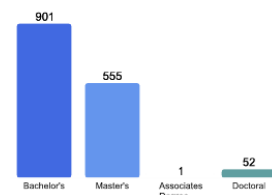

Number of Degrees Awarded Last Year

Bachelor's Degrees Awarded Last Year

[Click here for more information on](#)

FOR MORE ABOUT OUR STUDENTS [CLICK HERE »](#)