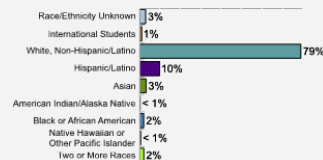

Diversity: All Undergraduates

Freshmen Returning For Sophomore Year: 87%

About Our Graduates

Percentage of Students Who Graduate

Within 4 Years	77%
Within 5 Years	81%
Within 6 Years	82%