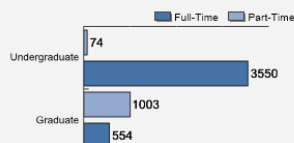

About University of Scranton

**WHAT
MAKES US
SPECIAL?**

[Click here to find out.](#)

About Our Students

Fall 2018 Admissions

Middle 50% SAT Range For Freshman Class

Mathematics	550-640
Critical Reading	570-640

Average High School GPA of Freshman Class: 3.5

Fall 2018 Freshman Class Geographical Profile

Fall 2018 Enrollment

Gender: All Undergraduates

Women	57%
Men	43%