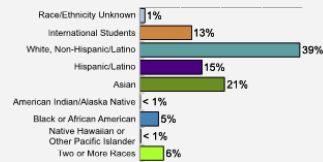

Diversity: All Undergraduates

Freshmen Returning For Sophomore Year: 96.73%

About Our Graduates

Percentage of Students Who Graduate

Within 4 Years	78%
Within 5 Years	90%
Within 6 Years	91%

Thinking About Life After College

[INTERNSHIPS](#)
[CAREER & PLACEMENT SERVICES](#)
[GRADUATE SCHOOL PREPARATION](#)
[ABOUT OUR GRADUATES](#)