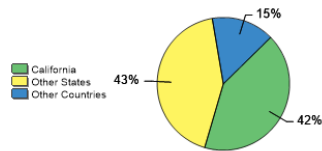

Fall 2018 Freshman Class Geographical Profile