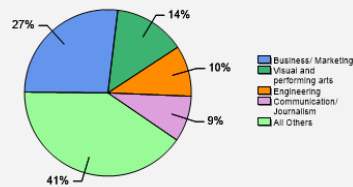

Bachelor's Degrees Awarded Last Year

[Click here for more information on](#)

[ACADEMICS](#)
[TRANSFER OF CREDIT POLICY](#)
[ACCREDITATION](#)

FOR MORE ABOUT OUR STUDENTS [CLICK HERE >>](#)