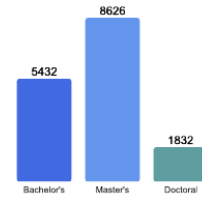

Number of Degrees Awarded Last Year