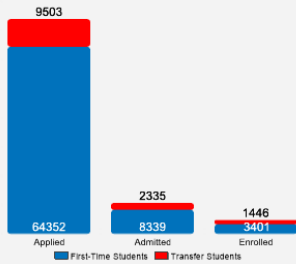

About University of Southern California

WHAT MAKES US SPECIAL?
[Click here to find out.](#)

About Our Students

Fall 2018 Admissions

Middle 50% SAT Range For Freshman Class

Mathematics	690-790
Critical Reading	660-740

Average High School GPA of Freshman Class: 3.79