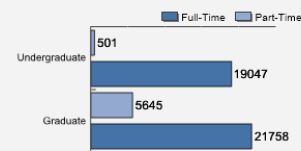

Fall 2018 Enrollment

Gender: All Undergraduates

Women	51%
Men	49%