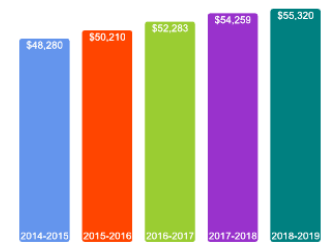

Tuition and Fees History

About Our Faculty

Faculty Information

Student Faculty Ratio	9:1
Full-time Faculty with highest degree	92%

Undergraduate Class Size

	2-19	20-39	40-99	100+	Total
Number of Students	1769	607	532	102	3010
Number of Classes					

[Click Here](#) to find out more about our faculty.