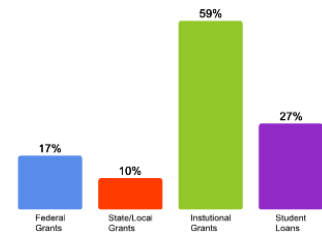

Percent of Freshmen Receiving Aid by Type

Use Our Net Price Calculator

To estimate your personal net price, [click here](#).

For additional information on our net price, tuition and fees, and financial aid, [click here](#).

Average Undergraduate Loans Owed At Graduation

$27,882