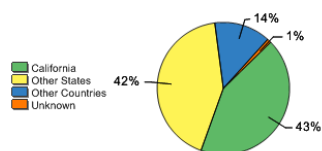

Fall 2016 Freshman Class Geographical Profile