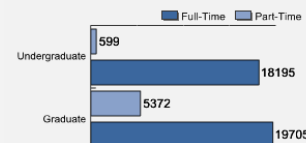

Fall 2016 Enrollment

Gender: All Undergraduates

Women	52%
Men	48%