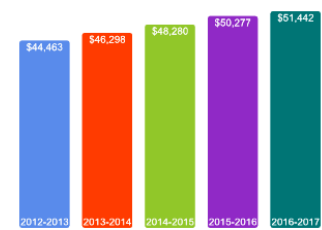

Tuition and Fees History

About Our Faculty

Faculty Information

Student Faculty Ratio	8:1
Full-time Faculty with highest degree	67%

Undergraduate Class Size

	2-19	20-39	40-99	100+	Total
Number of Students					
Number of Classes	1731	590	493	102	2916

[Click Here](#) to find out more about our faculty.