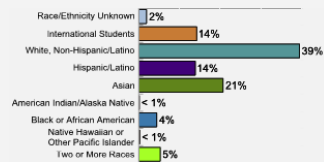

Diversity: All Undergraduates

Freshmen Returning For Sophomore Year: 96%

About Our Graduates

Percentage of Students Who Graduate

Within 4 Years	77%
Within 5 Years	90%
Within 6 Years	92%