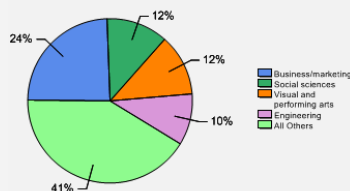

Bachelor's Degrees Awarded Last Year

[Click here for more information on](#)

FOR MORE ABOUT OUR STUDENTS [CLICK HERE](#) »