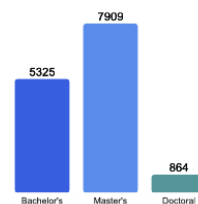

Number of Degrees Awarded Last Year