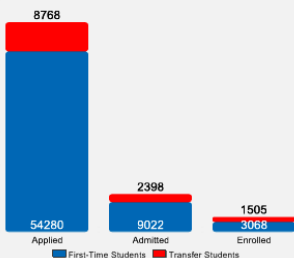

About University of Southern California

**WHAT
MAKES US
SPECIAL?**

[Click here to find out.](#)

About Our Students

Fall 2016 Admissions

Middle 50% SAT Range For Freshman Class

Mathematics	650-770
Critical Reading	630-730
Writing	650-750

Average High School GPA of Freshman Class: 3.73