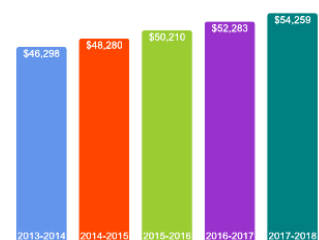

Tuition and Fees History

About Our Faculty

Faculty Information

Student Faculty Ratio	8:1
Full-time Faculty with highest degree	91%

Undergraduate Class Size

	2-19	20-39	40-99	100+	Total
Number of Students					
Number of Classes	1783	570	519	101	2973

[Click Here](#) to find out more about our faculty.