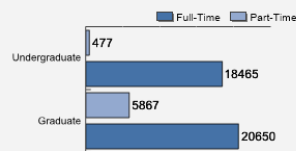

Fall 2017 Enrollment

Gender: All Undergraduates

Women	52%
Men	48%