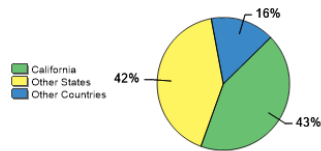

Fall 2017 Freshman Class Geographical Profile