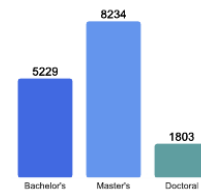

Number of Degrees Awarded Last Year

Bachelor's Degrees Awarded Last Year

[Click here for more information on](#)