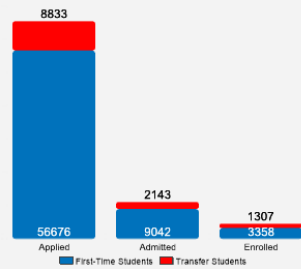

About University of Southern California

**WHAT
MAKES US
SPECIAL?**

[Click here to find out.](#)

About Our Students

About Our Graduates

Fall 2017 Admissions

Middle 50% SAT Range For Freshman Class

Mathematics	650-770
Critical Reading	650-730

Average High School GPA of Freshman Class: 3.76