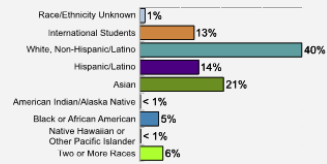

Diversity: All Undergraduates

Freshmen Returning For Sophomore Year: 96%

Percentage of Students Who Graduate

Within 4 Years	77%
Within 5 Years	89%
Within 6 Years	92%