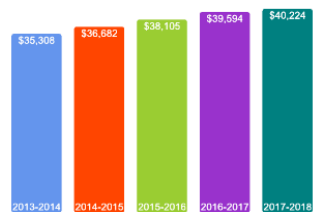

Tuition and Fees History

About Our Faculty

Faculty Information

Student Faculty Ratio	14:1
Full-time Faculty with highest degree	91%

[Click Here](#) to find out more about our faculty.