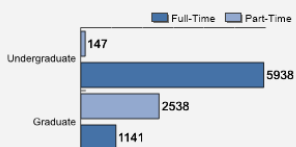

Fall 2017 Enrollment

Gender: All Undergraduates

Women	46%
Men	54%