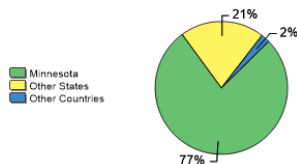

Fall 2017 Freshman Class Geographical Profile