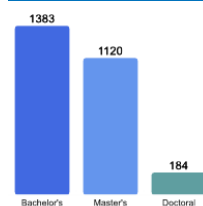

Number of Degrees Awarded Last Year

Bachelor's Degrees Awarded Last Year

[Click here for more information on](#)