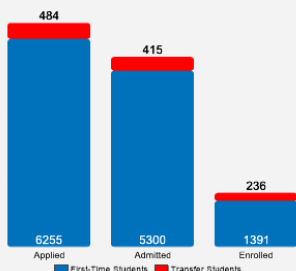

[About University of St. Thomas](#)

WHAT MAKES US SPECIAL?

[Click here to find out.](#)

About Our Students

About Our Graduates

Fall 2017 Admissions

Middle 50% ACT Range For Freshman Class

English	23-29
Mathematics	24-28
Reading	23-31
Science	23-28

Average High School GPA of Freshman Class: 3.60