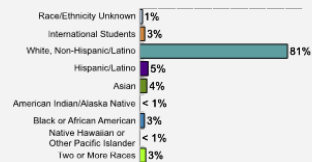

Diversity: All Undergraduates

Freshmen Returning For Sophomore Year: 88.4%

Percentage of Students Who Graduate

Within 4 Years	65%
Within 5 Years	76%
Within 6 Years	77%