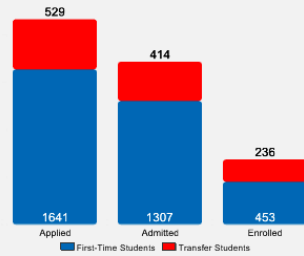

About Benedictine University

WHAT MAKES US SPECIAL?

[Click here to find out.](#)

About Our Students

Admissions

Middle 50% ACT Range For Freshman Class

English	20-26
Mathematics	19-26
Reading	19-27
Science	20-25

Average High School GPA of Freshman Class: 3.29