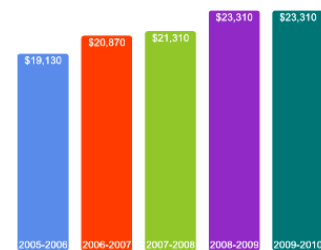

Tuition and Fees History

About Our Faculty

Faculty Information

Student Faculty Ratio	13:1
Full-time Faculty with highest degree	88%

Undergraduate Class Size

	2-19	20-39	40-99	100+	Total
Number of Students	2-19	20-39	40-99	100+	Total
Number of Classes	457	289	18	0	764