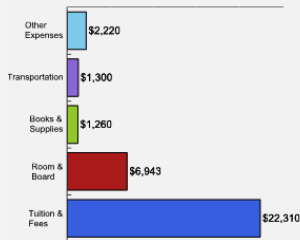

What Students Pay

Price of Attendance in 2009-10