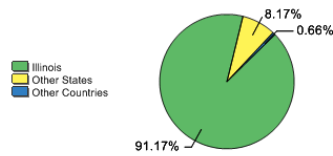

Freshman Class Geographical Profile