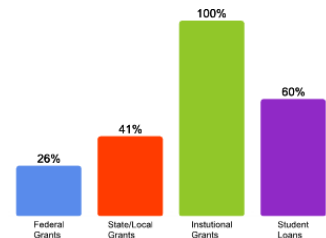

Percent of Freshmen Receiving Aid by Type

2008 Average Net Tuition for Aided Undergraduates *

For additional information from our institution [click here](#).