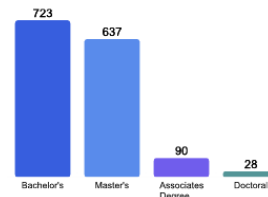

Number of Degrees Awarded Last Year