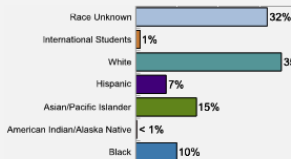

Diversity: All Undergraduates

Freshmen Returning For Sophomore Year: 74%

About Our Graduates

Percentage of Students Who Graduate

Within 4 Years	43%
Within 5 Years	53%
Within 6 Years	55%