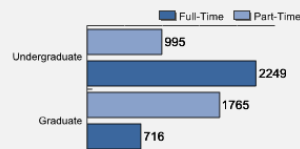

Enrollment

Gender: All Undergraduates

Women	57%
Men	43%